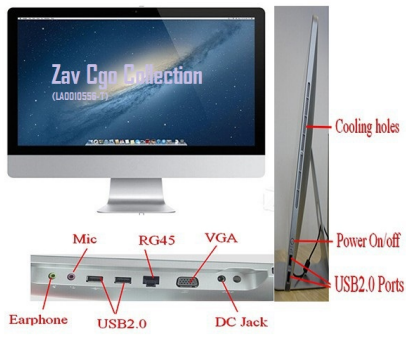

Reviews

There are yet no reviews for this product.